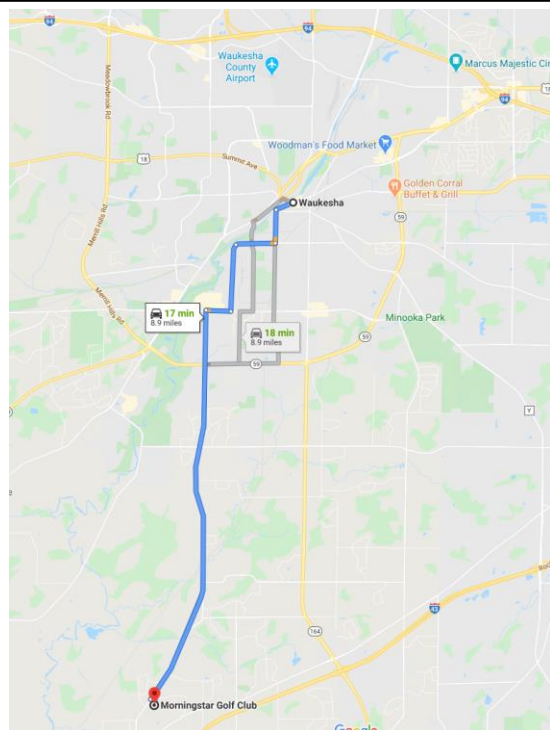

Waukesha, WI 53189

<https://www.golfthestar.com/directions> for additional directions

From Milwaukee

94W from downtown

Merge onto I-894 E/US-45S

Take I-43S toward Beloit

Take Exit 50 at Big Bend, turn right

Turn left on National Ave

Turn right on Prairieside Dr. and follow to your destination

From Waukesha

Take Sentry Dr. South

Turn right onto W Sunset Dr.

Turn left onto Oakdale Dr. (6 mi) and follow to your destination