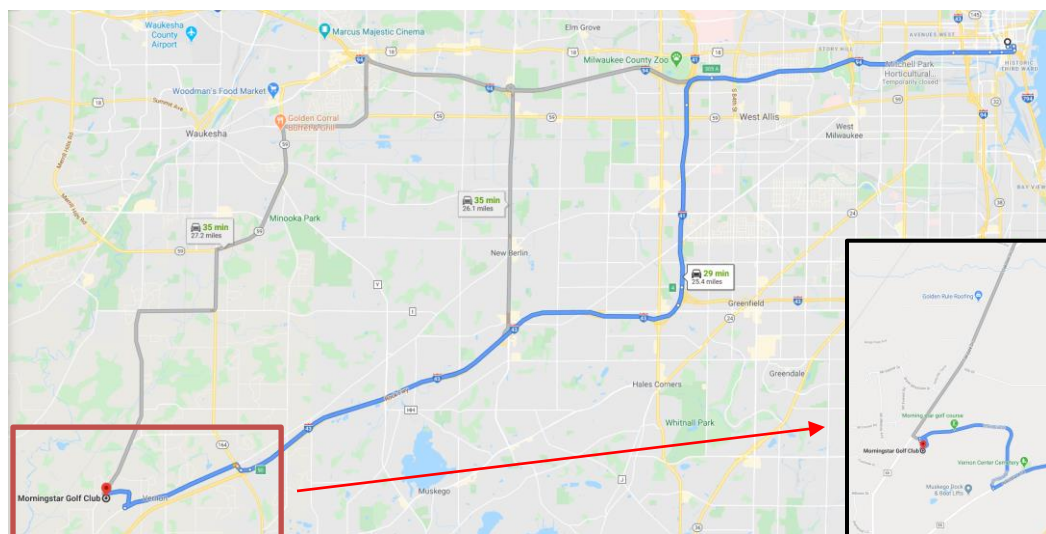

Waukesha, WI 53189

<https://www.golfthestar.com/directions> for additional directions

From Milwaukee

94W from downtown

Merge onto I-894 E/US-45S

Take I-43S toward Beloit

Take Exit 50 at Big Bend, turn right

Turn left on National Ave

Turn right on Prairieside Dr. and follow to your destination

From Waukesha

Take Sentry Dr. South

Turn right onto W Sunset Dr.

Turn left onto Oakdale Dr. (6 mi) and follow to your destination