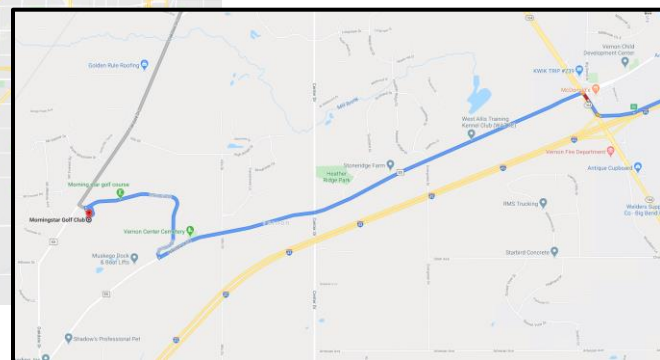

Waukesha, WI 53189

<https://www.golfthestar.com/directions> for additional directions

From Milwaukee

94W from downtown

Merge onto I-894 E/US-45S

Take I-43S toward Beloit

Take Exit 50 at Big Bend, turn right

Turn left on National Ave

Turn right on Prairieside Dr. and follow to your destination

From Waukesha

Take Sentry Dr. South

Turn right onto W Sunset Dr.

Turn left onto Oakdale Dr. (6 mi) and follow to your destination